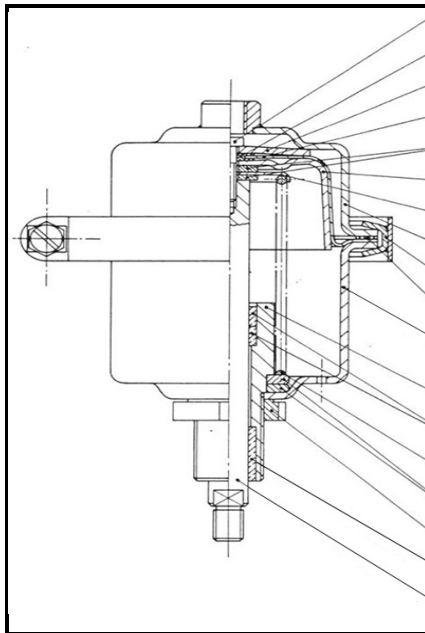

BERGER TOOLS LTD

Spare Parts List For Type MH-250

Repair Kits

Description

FB34027252

FB340025060

FB340025103

FB340025000

FB340025056

FB11001086	Cylinder Bolt M6x20 DIN7984				1	1
FB08002692	Inner Seal				1	
FB31002055	Support Disc - Upper					
FB10002990	Diaphragm				1	
FB11003008	Disc					
FB05002174	Piston					
FB05001133	Support Disc					
FB03002988	Upper Housing					
FB11005362	Clamp					
FB07010432	Seal	1	1	1	1	1
FB05011026	Lower Housing	1				
FB05004618	Threaded Stud	1	1			1
FB31001941	Guide Bush D16x22xL8	2	2			2
FB05008109	Compression Spring			1		
FB11003009	Disc	2				
FB11002425	Locknut	1				
FB31001942	Guide Bush D16x18xL15	1	1			1
FB05008052	Piston Rod					