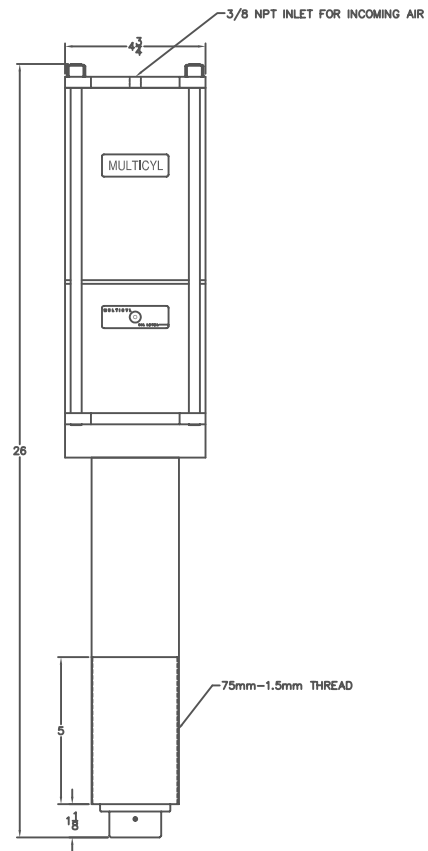

XL 5-12-48 CYLINDER

- 1 1/2 OVERALL STROKE
- 1 1/2 POWER STROKE
- 2 1/2 TON MAX OUTPUT

MULTICYL Inc.
640 Hardwick Road, Unit 5
Bolton, Ontario
Canada L7E 5R1
(905) 951-0670
FAX (905) 951-0672

XL 15-16-16 CYLINDER
2" OVERALL STROKE
3/8" POWER STROKE
7 1/2 TON MAX OUTPUT

XL 25-5-9 CYLINDER
5/8 OVERALL STROKE
9/32 POWER STROKE
12 1/2 TON MAX OUTPUT

MULTICYL Inc.
640 Hardwick Road, Unit 5
Bolton, Ontario
Canada L7E 5R1
(905) 951-0670
FAX (905) 951-0672