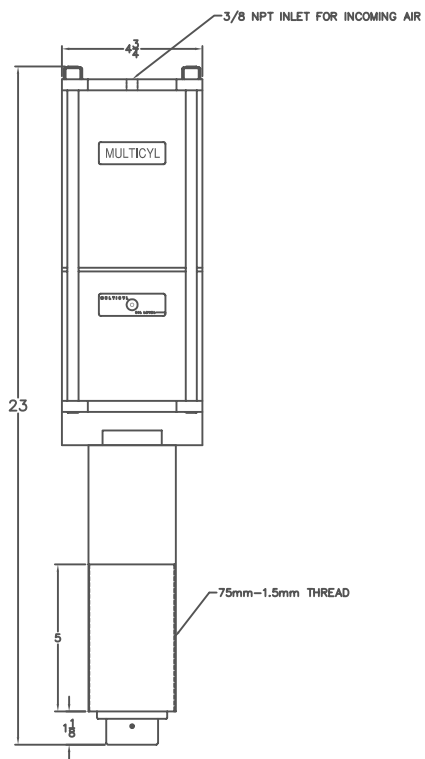

XL 5-12-48 CYLINDER

- 1 1/2 OVERALL STROKE
- 1 1/2 POWER STROKE
- 2 1/2 TON MAX OUTPUT

MULTICYL Inc.
640 Hardwick Road, Unit 5
Bolton, Ontario
Canada L7E 5R1
(905) 951-0670
FAX (905) 951-0672

XL 15-16-16 CYLINDER
2" OVERALL STROKE
3/8" POWER STROKE
7 1/2 TON MAX OUTPUT

XL 25-5-9 CYLINDER
5/8 OVERALL STROKE
9/32 POWER STROKE
12 1/2 TON MAX OUTPUT

MULTICYL Inc.
640 Hardwick Road, Unit 5
Bolton, Ontario
Canada L7E 5R1
(905) 951-0670
FAX (905) 951-0672