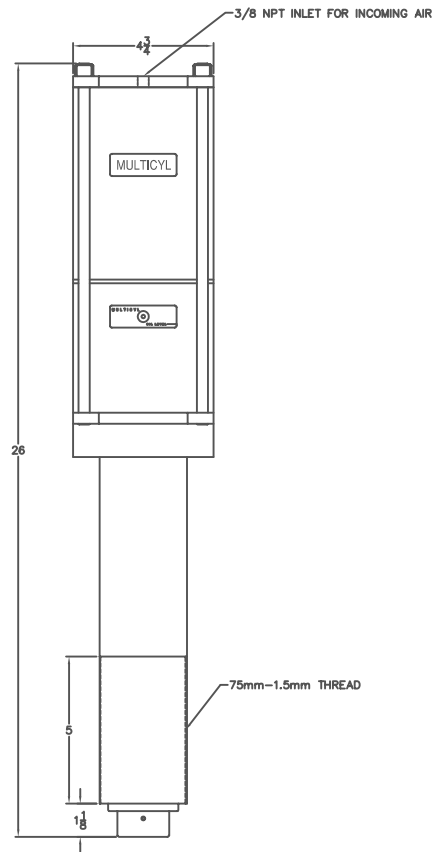

XL 5-12-48 CYLINDER

- 1 1/2 OVERALL STROKE
- 1 1/2 POWER STROKE
- 2 1/2 TON MAX OUTPUT

MULTICYL Inc.
640 Hardwick Road, Unit 5
Bolton, Ontario
Canada L7E 5R1
(905) 951-0670
FAX (905) 951-0672

XL 15-16-16 CYLINDER
2" OVERALL STROKE
3/8" POWER STROKE
7 1/2 TON MAX OUTPUT

MULTICYL Inc.
640 Hardwick Road, Unit 5
Bolton, Ontario
Canada L7E 5R1
(905) 951-0670
FAX (905) 951-0672

XL 20-16-7 CYLINDER

2" OVERALL STROKE
7/32 POWER STROKE
10 TON MAX OUTPUT

MULTICYL Inc.
640 Hardwick Road, Unit 5
Bolton, Ontario
Canada L7E 5R1
(905) 951-0670
FAX (905) 951-0672

XL 25-5-9 CYLINDER
5/8 OVERALL STROKE
9/32 POWER STROKE
12 1/2 TON MAX OUTPUT

MULTICYL Inc.
640 Hardwick Road, Unit 5
Bolton, Ontario
Canada L7E 5R1
(905) 951-0670
FAX (905) 951-0672