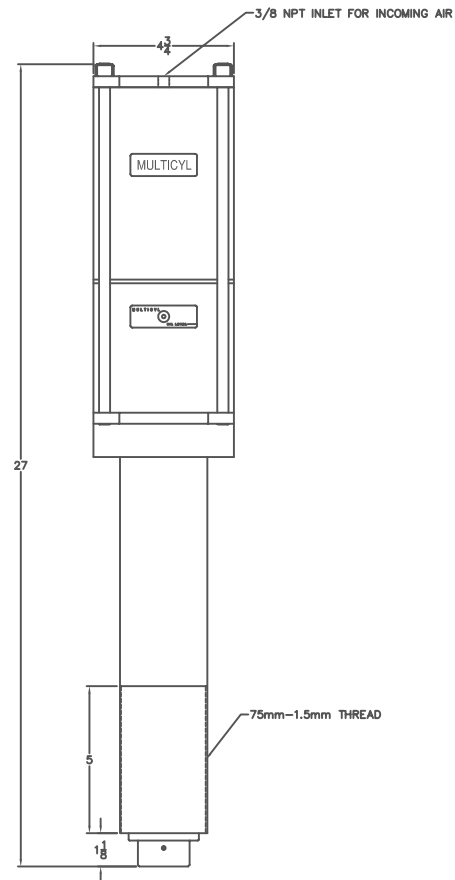

XL 5-12-48 CYLINDER

- 1 1/2 OVERALL STROKE
- 1 1/2 POWER STROKE
- 2 1/2 TON MAX OUTPUT

MULTICYL Inc.
640 Hardwick Road, Unit 5
Bolton, Ontario
Canada L7E 5R1
(905) 951-0670
FAX (905) 951-0672

XL 15-16-16 CYLINDER
2" OVERALL STROKE
3/8" POWER STROKE
7 1/2 TON MAX OUTPUT

MULTICYL Inc.
640 Hardwick Road, Unit 5
Bolton, Ontario
Canada L7E 5R1
(905) 951-0670
FAX (905) 951-0672

XL 20-16-7 CYLINDER

2" OVERALL STROKE
7/32 POWER STROKE
10 TON MAX OUTPUT

MULTICYL Inc.
640 Hardwick Road, Unit 5
Bolton, Ontario
Canada L7E 5R1
(905) 951-0670
FAX (905) 951-0672

XL 25-5-9 CYLINDER
5/8 OVERALL STROKE
9/32 POWER STROKE
12 1/2 TON MAX OUTPUT

MULTICYL Inc.
640 Hardwick Road, Unit 5
Bolton, Ontario
Canada L7E 5R1
(905) 951-0670
FAX (905) 951-0672