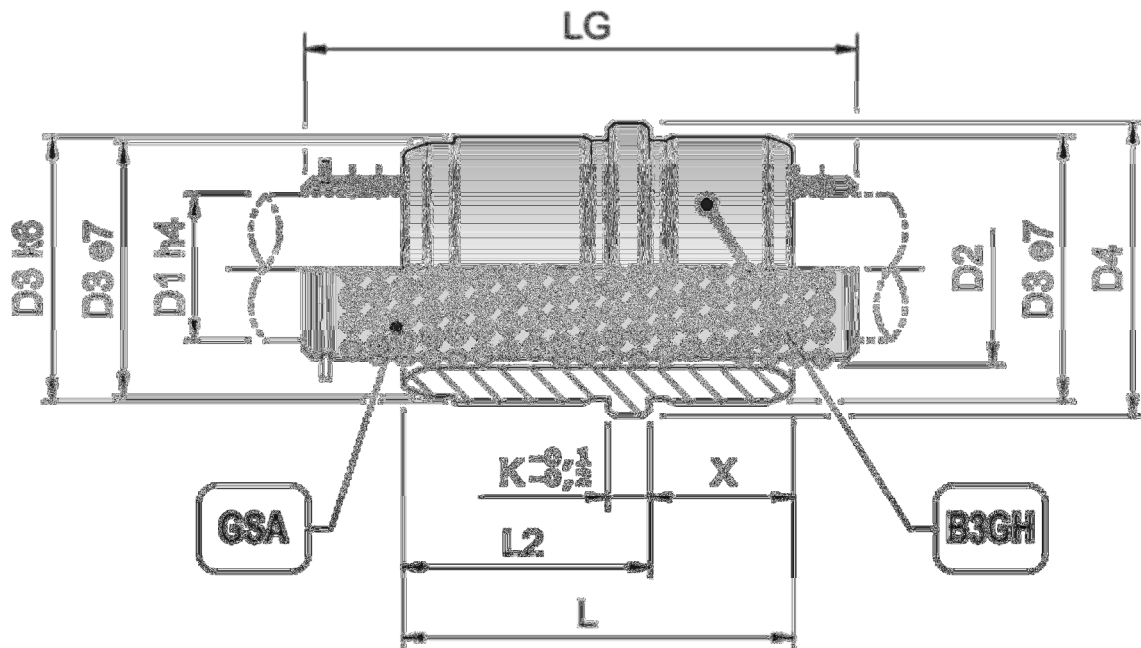

### Set of Ball Cage and Guide Bush for Ejector Sets NEW Ref: B12H

D1	LG	D2	D3	D4	L	L2	X	K
12	40	16	22	26	24	18	6	6
	56							
18	45	24	30	35	34	23	11	6
	56							
	71							
30	56	38	46	52	54	33	21	6
	75							
	95							

**How to Order:** Ref: B12H D1 = 12 LG = 40 => **B12H-12-40**