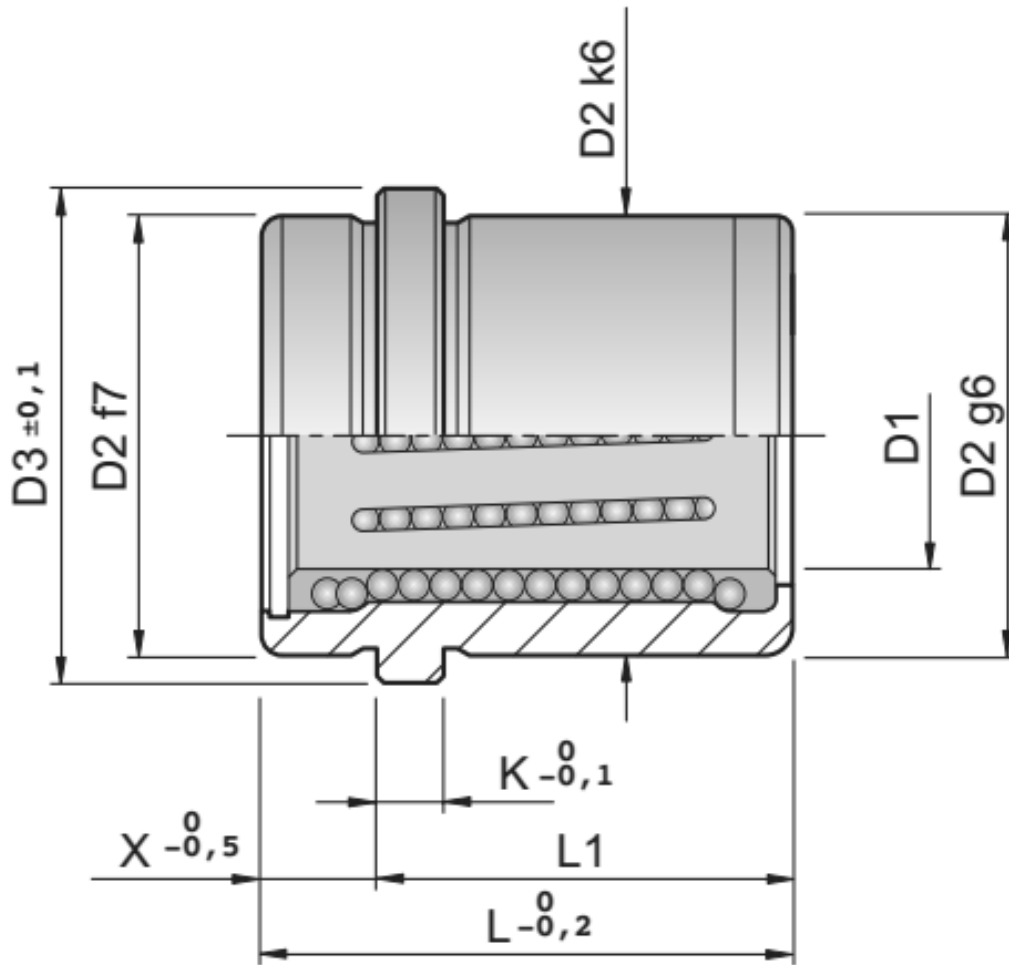

Recirculating Ball Guide Bush for Ejector Set NEW Ref: BRSH

D1	L1	L	D2	D3	K	X	Ø Ball	N° Lines
12	17	26	24	28	6	9	2.5	6
18	22	39	32	36	6	17	3	6
24	17	29	39	43	6	12	3	8
30	22	39	50	54	6	17	4	8

How to Order: Ref: BRSH D1 = 12 L = 17 => **BRSH-12-17**